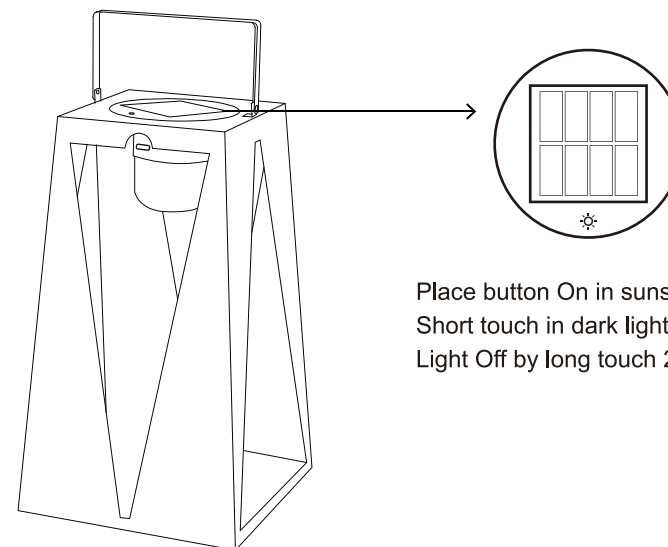

Pre-Installation

PLANNING THE INSTALLATION

Read all instructions before assembly and installation. Before starting installation of the fixture or removal of a previous fixture, disconnect the power by turning off the circuit breaker or by removing the fuse at the fuse box. To avoid damaging this product, assemble it on a soft, non-abrasive surface such as carpet or cardboard.

TOOLS REQUIRED

Product detail information:

- LED Light: 0.2-1.2W
  (slight bright 0.2W, medium bright 0.7W, the brightest 1.2W)
- Kelvin: 2800K-3200K
- Battery type: 1800mAh
- IP65
- Solar Charging Voltage and Current: 5V/0.2A
- Type-C Charging Voltage and Current: 5V/0.6A
- With USB-typeC balck cable 80cm
- With DAY-NIGHT SENSOR

Function Description:

- Touch 5-gear button:
  - Place button On in sunset.
  - Three-gear Touch Dimming Function for the light from slight light to medium brightness to brightest by short touch.
  - Light Off by long touch 2 seconds.
- Solar Charging: Normally need 11 hours to be charged full (must have a sunny situation).
- Type-C Charging: Normally need 4 hours to be charged full.

Operation instruction:

Please charge the lamp before use. The indicator light is Red when charging, and turn to Green when fully charged.

Place the lantern on hard, flat level surface or floor. Ensure the lantern is stable and not slidable.

Place button On in sunset.
Short touch in dark light -ON-LOW-MEDIUM-HIGH-
Light Off by long touch 2 seconds.