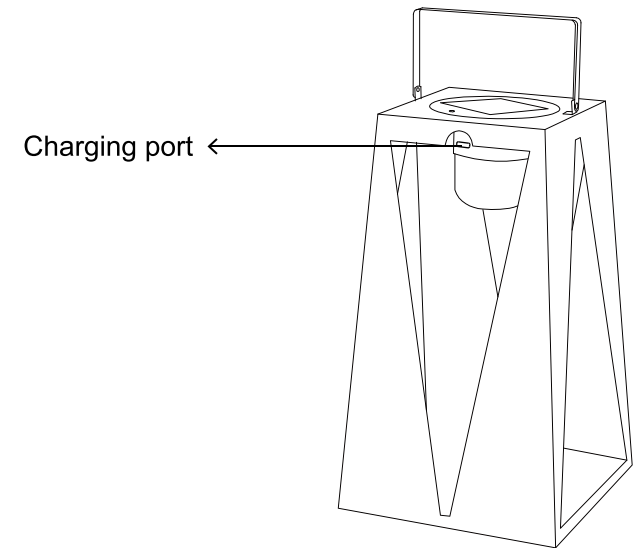

## Operation instruction:

Please charge the lamp before use. The indicator light is Red when charging, and turn to Green when fully charged.

Place the lantern on hard, flat level surface or floor. Ensure the lantern is stable and not slidable.