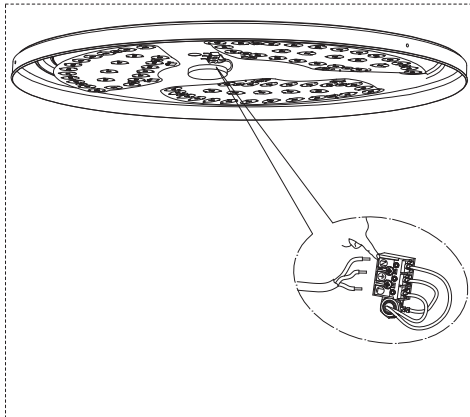

Package contents (parts are not to scale):

Part	Description	Quantity
A	Fixture body	1
B	SS Self-Tapping screw	3
C	Wall expansion particle	3
D	Plain S/S washer	3
E	Silicon washer	3
F	Plastic cylinder (H) 8mm	3
G	Fiber sleeve tube	3
H	Remote control	1

INTERIOR CEILING LIGHT(IP20)

Art Nr. 57630-040-53

Pre-Installation

PLANNING THE INSTALLATION

Read all instructions before assembly and installation. Before starting installation of the fixture or removal of a previous fixture, disconnect the power by turning off the circuit breaker or by removing the fuse at the fuse box. To avoid damaging this product, assemble it on a soft, non-abrasive surface such as carpet or cardboard.

TOOLS REQUIRED

Installation (Make sure to turn off the main power)

Step 1.

Step 2.

Step 3.

Step 4.

Keyboard function and direction for use

Function