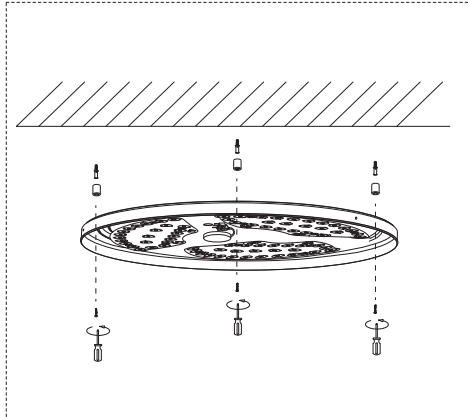

Package contents (parts are not to scale):

Part	Description	Quantity
A	Fixture body	1
B	SS Self-Tapping screw	3
C	Wall expansion particle	3
D	Plain S/S washer	3
E	Silicon washer	3
F	Plastic cylinder (H) 8mm	3
G	Fiber sleeve tube	3
H	Remote control	1

INTERIOR CEILING LIGHT(IP20)

Art Nr. 57630-040-53

Pre-Installation

PLANNING THE INSTALLATION

Read all instructions before assembly and installation. Before starting installation of the fixture or removal of a previous fixture, disconnect the power by turning off the circuit breaker or by removing the fuse at the fuse box. To avoid damaging this product, assemble it on a soft, non-abrasive surface such as carpet or cardboard.

TOOLS REQUIRED

Installation (Make sure to turn off the main power)

Step 1.

Step 2.

Step 3.

Step 4.

Keyboard function and direction for use

Function