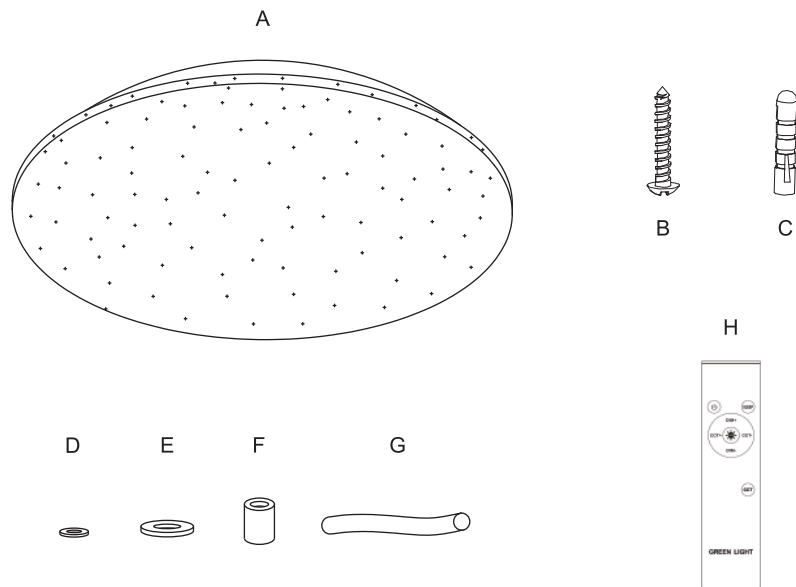

Package contents (parts are not to scale):

Part	Description	Quantity
A	Fixture body	1
B	SS Self-Tapping screw	3
C	Wall expansion particle	3
D	Plain S/S washer	3
E	Silicon washer	3
F	Plastic cylinder (H) 8mm	3
G	Fiber sleeve tube	3
H	Remote control	1

Parameters:

Rated Wattage	Rated Voltage	Color Temperature	Lumen (3000-6500K)	Night light function	IP Class	Dimension
25W	220-240V	3000-6500K	2200LM	YES	IP20	400*400*60mm

Lamp guarantee: 3 years

Care and Cleaning