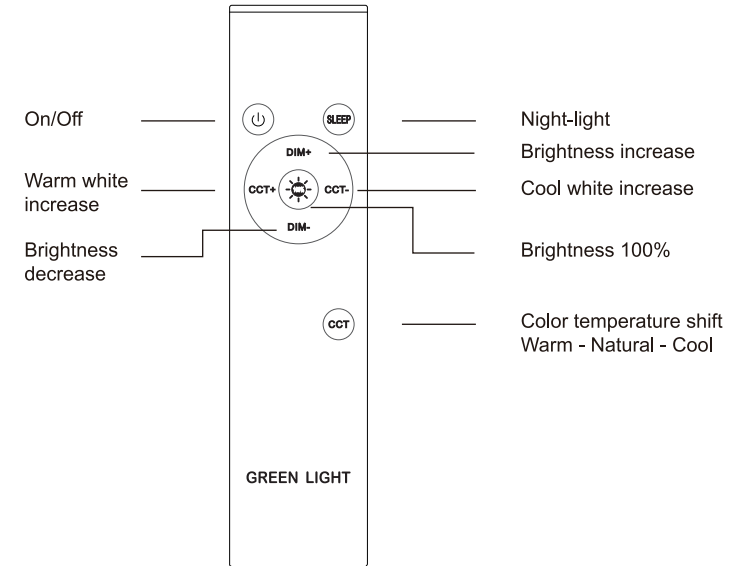

Keyboard function and direction for use

Function

1. Press button "CCT+" or "CCT-" on remote controller, for stepless color temperature dimming between 3000K to 6500K;
2. Press button "CCT" for quick shift to warm light to natural light to cool light.
3. Press button "DIM+" or "DIM-", for stepless lumen dimming between 100% to 10%;
4. Press button "center sun", for quick shift to 100% lumen at the setted kelvin
5. Press button "sleep" for night-light.