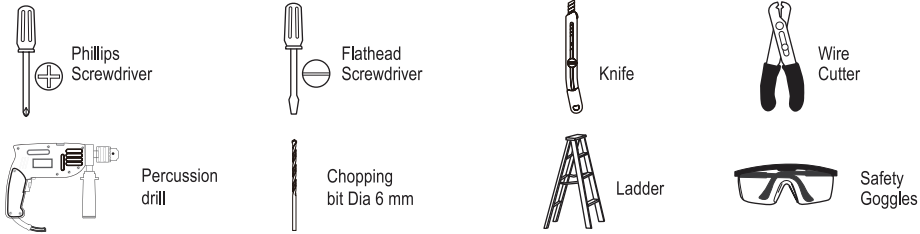

Pre-Installation

PLANNING THE INSTALLATION

Read all instructions before assembly and installation. Before starting installation of the fixture or removal of a previous fixture, disconnect the power by turning off the circuit breaker or by removing the fuse at the fuse box. To avoid damaging this product, assemble it on a soft, non-abrasive surface such as carpet or cardboard.

TOOLS REQUIRED